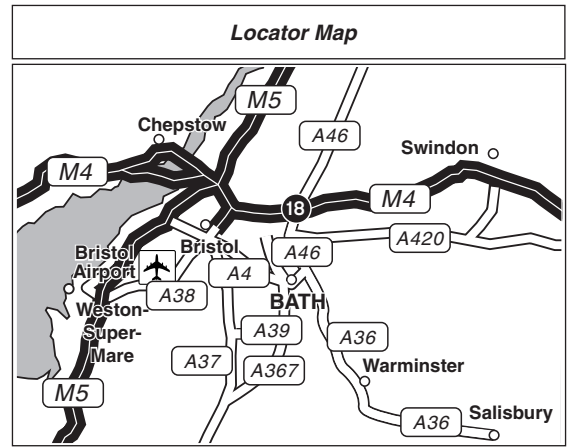

TRAVELLING BY COACH TO The Roman Baths & Pump Room

BATH & NORTH EAST SOMERSET

Tel: 01225 477785 Fax: 01225 477743
24-Hour Information Line: 01225 477867

KEY:

- Coach Park - entrance is on Avon Street
- Coach dropping - off point