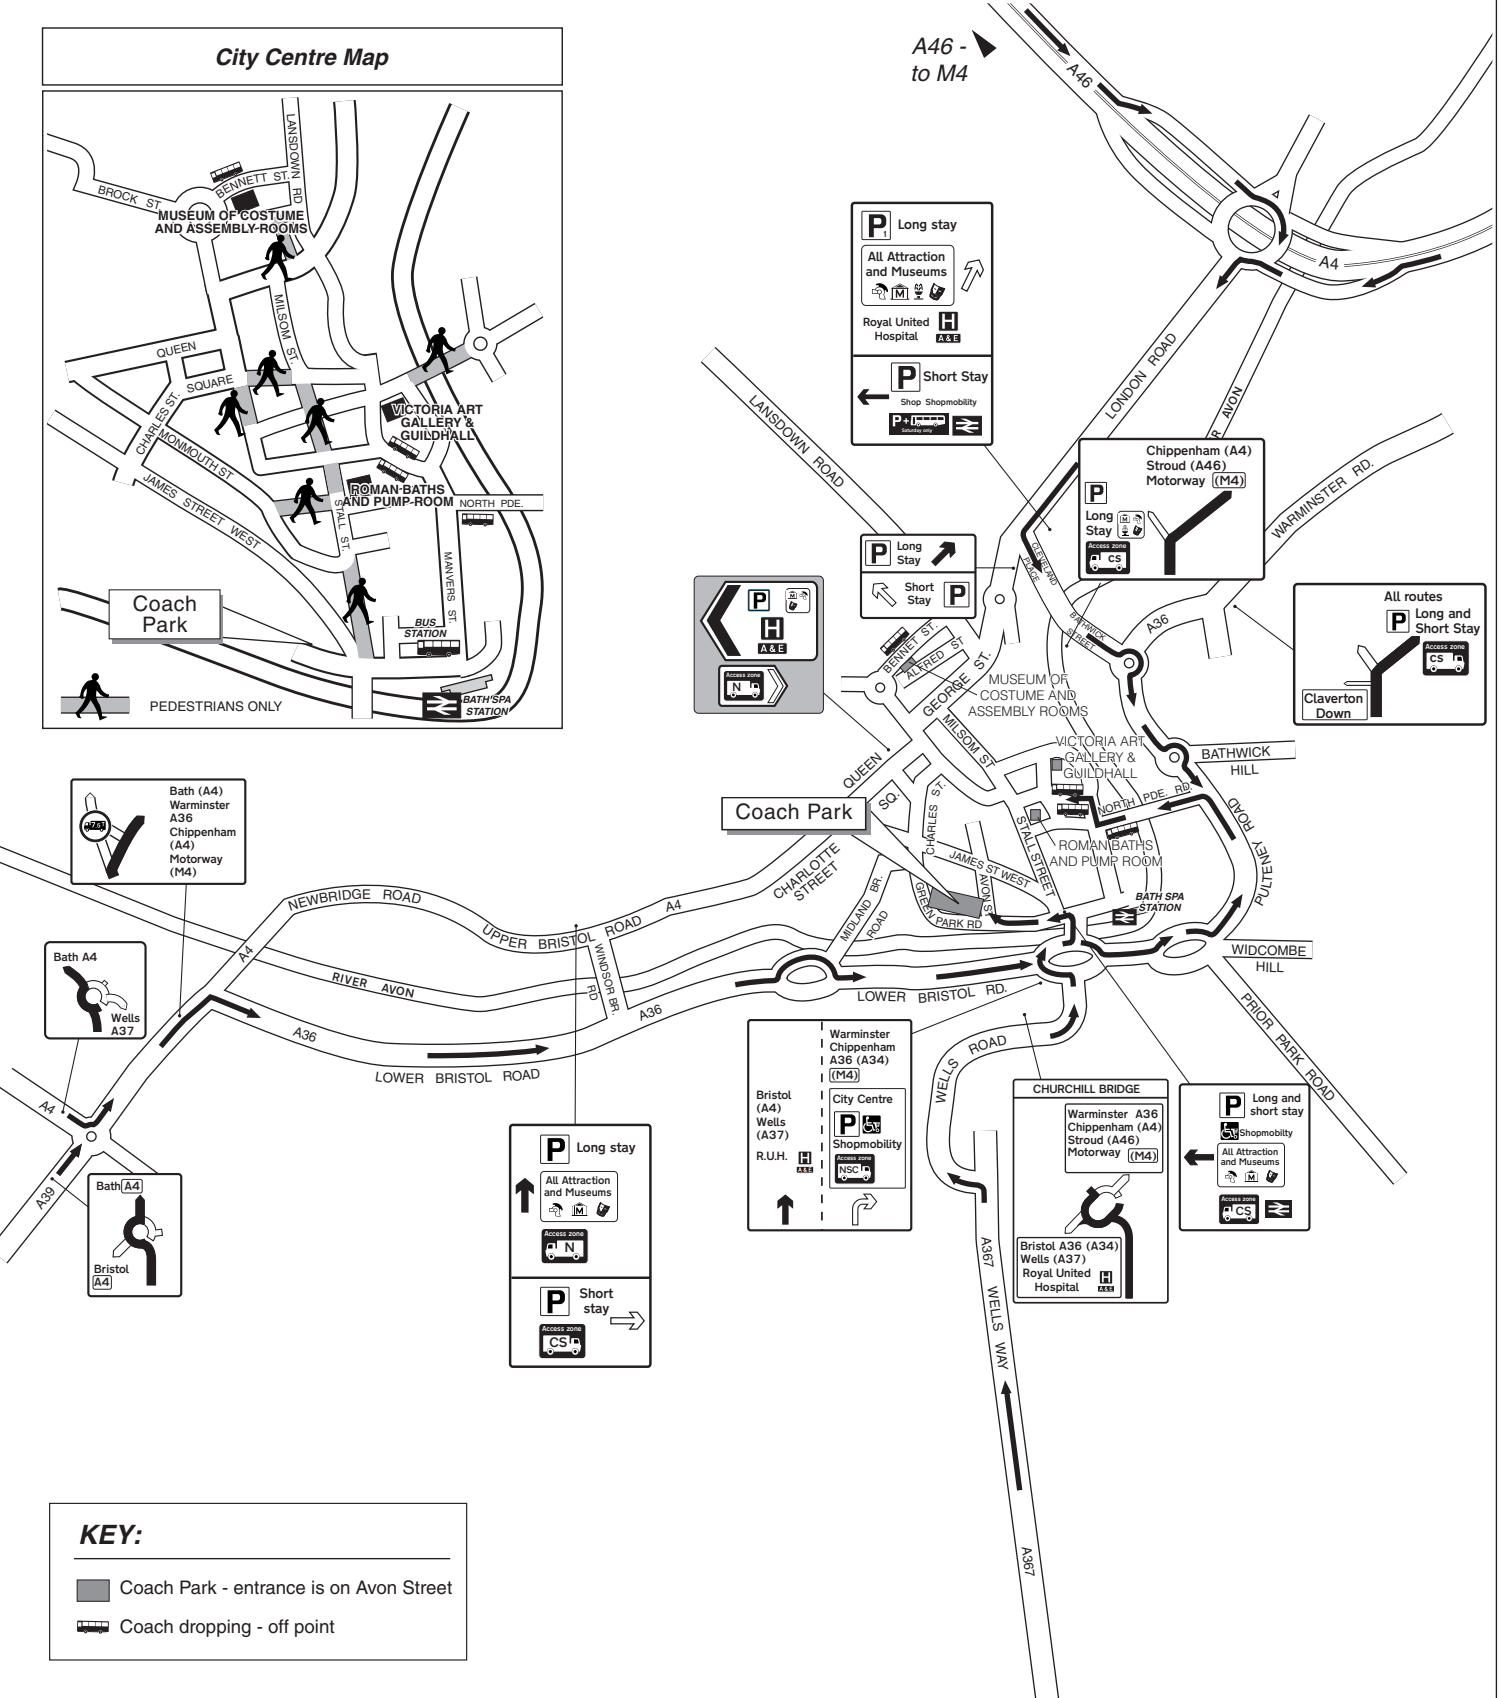

TRAVELLING BY COACH TO The Roman Baths & Pump Room

BATH & NORTH EAST SOMERSET

Tel: 01225 477785 Fax: 01225 477743
24-Hour Information Line: 01225 477867

KEY:

- Coach Park - entrance is on Avon Street
- Coach dropping - off point