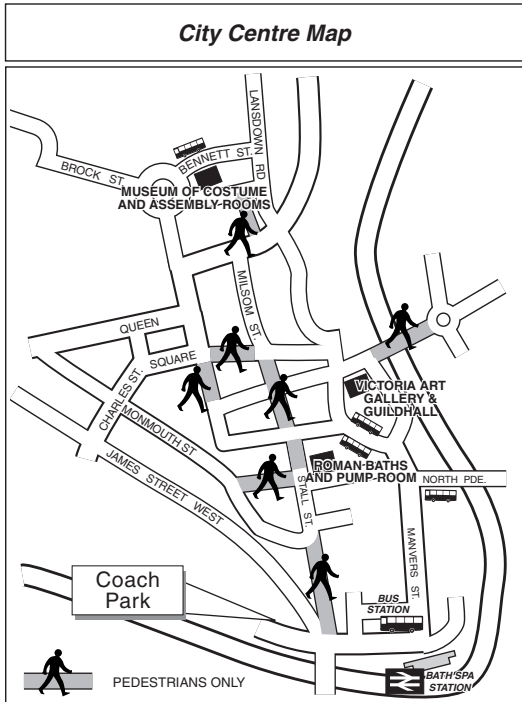

TRAVELLING BY COACH TO The Roman Baths & Pump Room

BATH & NORTH EAST SOMERSET

Tel: 01225 477785 Fax: 01225 477743
24-Hour Information Line: 01225 477867

KEY:

- Coach Park - entrance is on Avon Street
- Coach dropping - off point